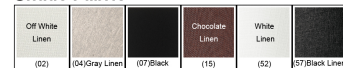

Shade Fabric

2x12" & 2 x6" Threaded Rods